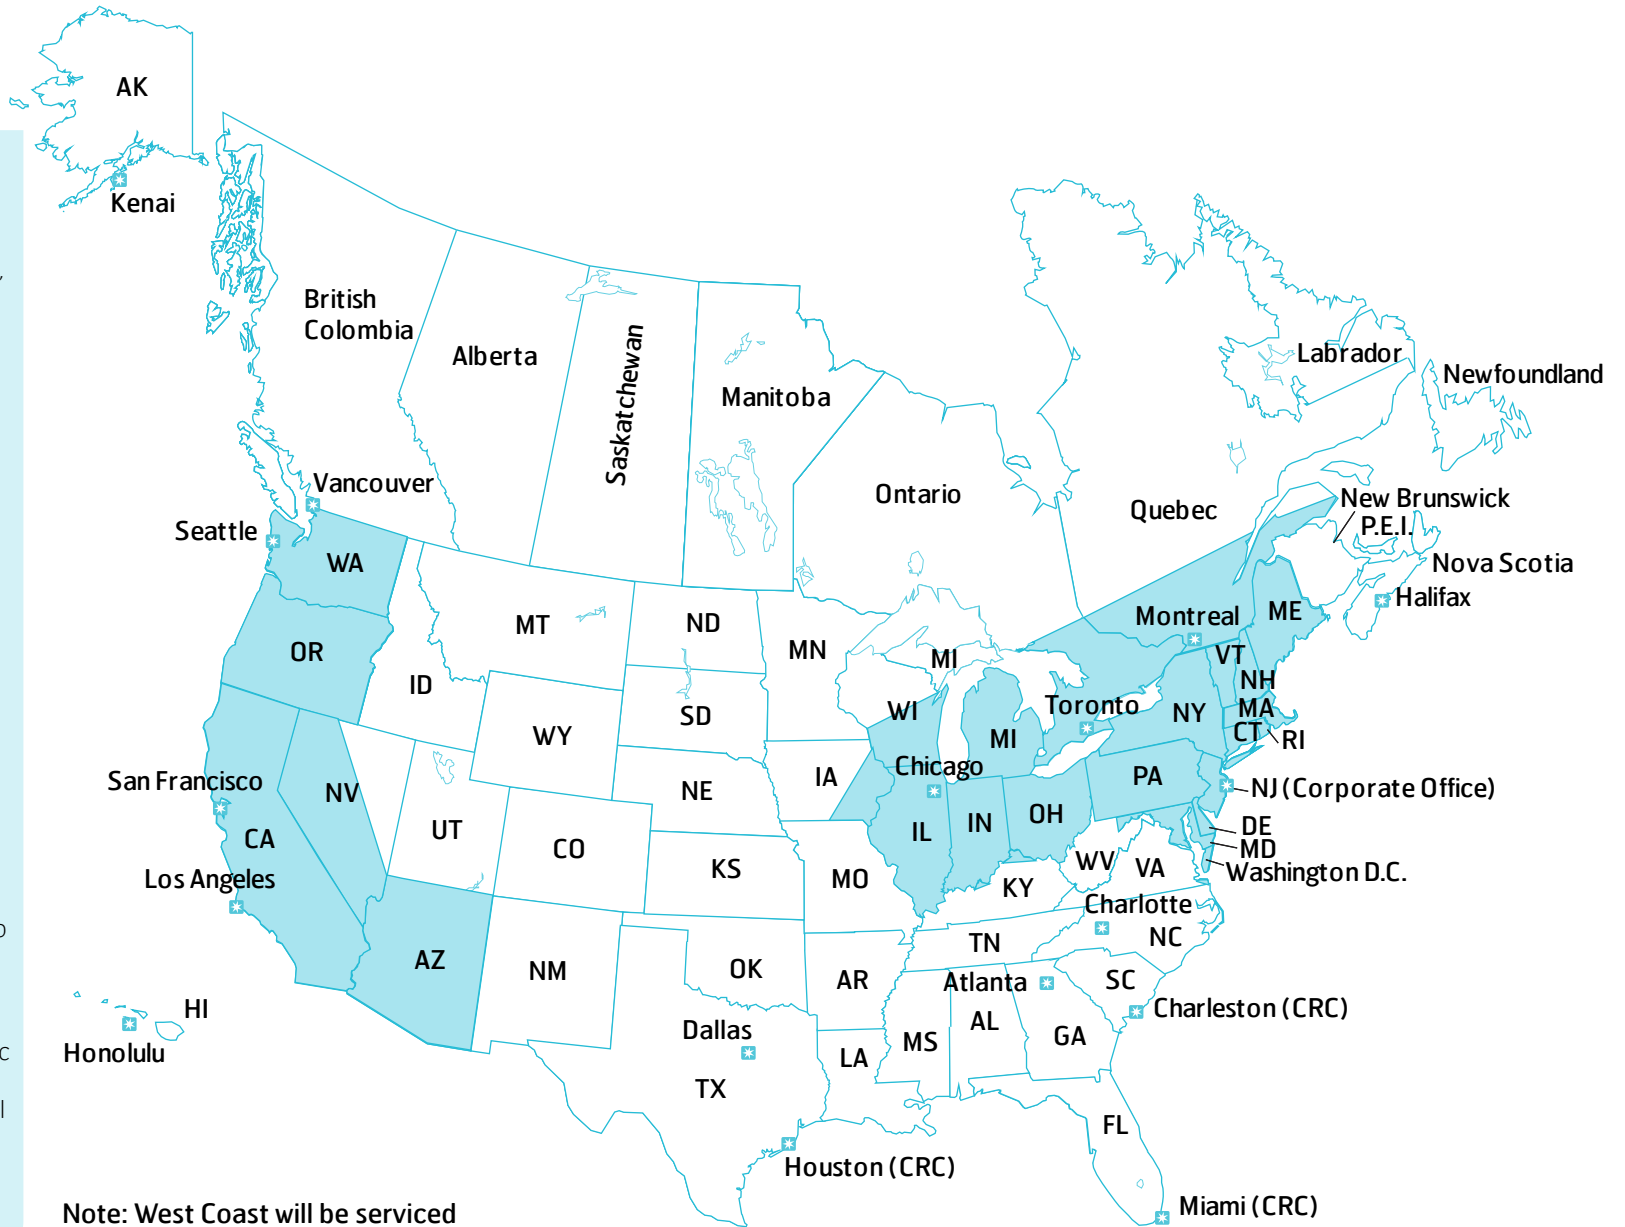

Newark

This map represents a general illustration of the Maersk Line service network via the Newark gateway.

Coverage via Newark

Arizona, California, Connecticut, Delaware, Illinois, Indiana, Maryland, Massachusetts, Maine, New Hampshire, New Jersey, New York, Ohio, Oregon, Pennsylvania, Rhode Island, Vermont, Washington, Washington D.C.

Iowa	520
Kentucky	522 - 528
Michigan	401
Nevada	410
Virginia	480 - 497
Wisconsin	890 - 891
	894 - 897
	236
	530 - 539
	541 - 543
	549

Canada Coverage

Ontario	Southern Ontario including the Greater Toronto area
Quebec	Southern Quebec including the Greater Montreal area

Note: three digit zip code represents corresponding coverage area

Note: West Coast will be serviced for Imports only