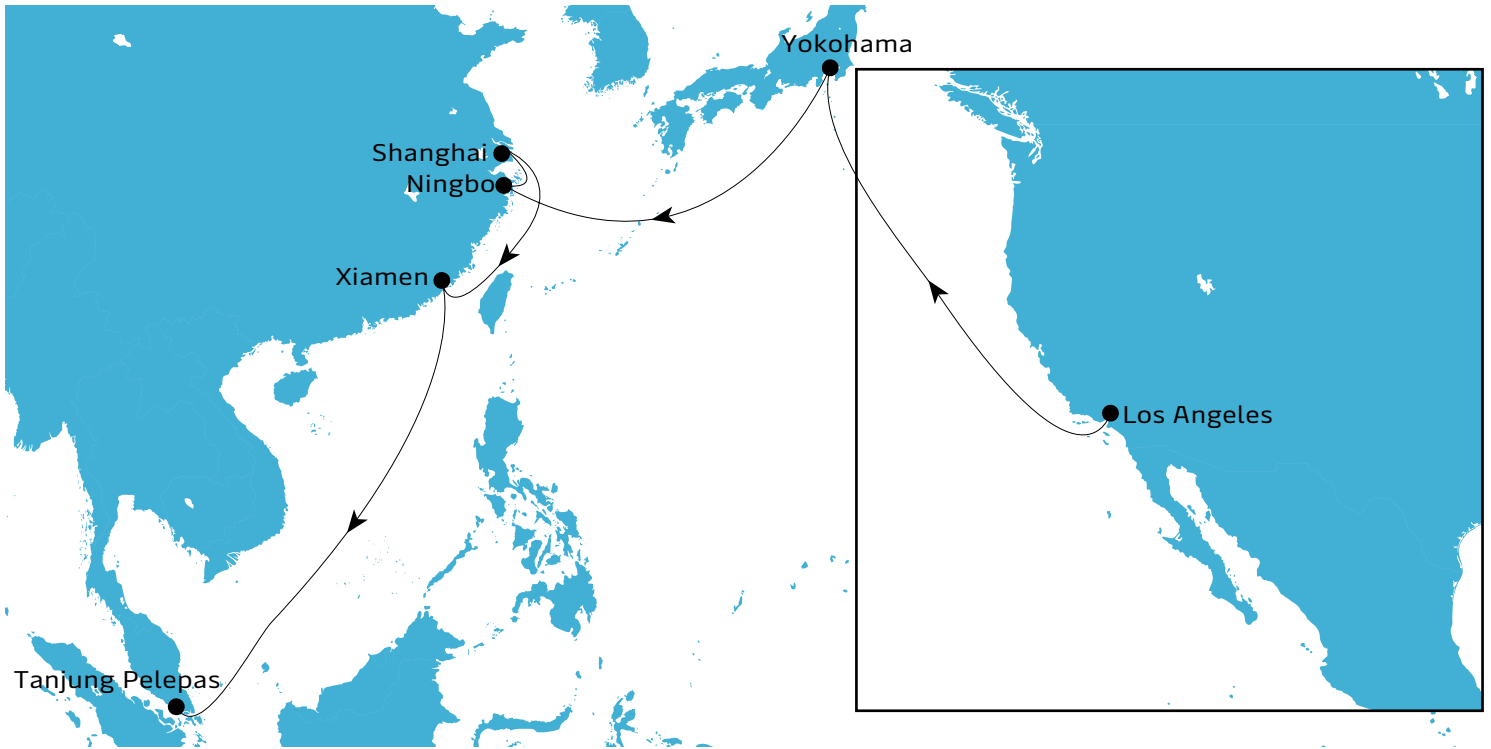

TP6 WESTBOUND

| Port | Arrives | Departs | Transit (Days) |
|-----------------|---------|---------|----------------|
| LOS ANGELES | TUE | SAT | - |
| YOKOHAMA | SUN | SUN | 15 |
| NINGBO | WED | FRI | 18 |
| SHANGHAI | SAT | SUN | 21 |
| XIAMEN | TUE | WED | 24 |
| TANJUNG PELEPAS | SUN | TUE | 29 |